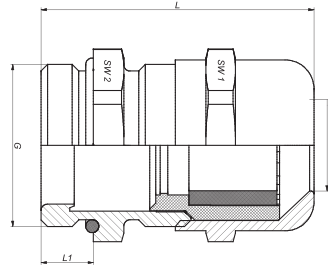

| | |
|-----------------|---|
| Characteristics | <ul style="list-style-type: none">• Cable fitting with hexagon base• Strain relief• Gasket and O-Ring |
|-----------------|---|

Technical data

| | |
|-------------------|--------------------|
| Clamping range D | 19 – 27 mm |
| Temperature range | -30 °C ... +100 °C |
| Protection class | IP68 |
| | Up to 5 bar |
| Thread form | PG |
| Thread G | PG 29 |
| SW 1 | 40 mm |
| SW 2 | 40 mm |
| L | 45 mm |
| L1 | 8 mm |

SYSTEMATIC TECHNOLOGY

Technical data sheet - Metal fitting TOP-T

Material sealing ring CR

General

PU 25 piece

Dimensions

12.10.2019 – Subject to technical modification

Part-No. 600716